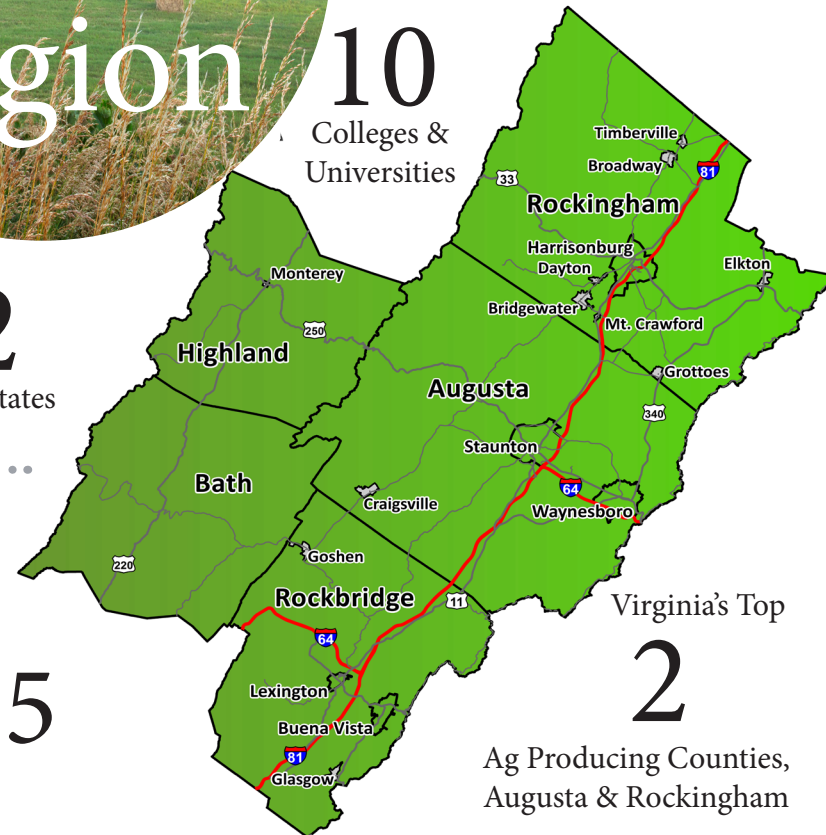

CSPDC Region - Economic Highlights

The Central Sheanandoah region had 106,442 full-time jobs and an unemployment rate of 3.7% in 2017. The top three industries by employment are Government; Manufacturing; and Health Care and Social Assistance. Average earnings per job are approximately \$45,859 across all industries.

Median Household Income, 2017

Harrisonburg, Rockingham County	\$52,090
Staunton, Augusta County, Waynesboro	\$51,309
Buena Vista, Lexington, Rockbridge County	\$48,093
Highland County, Bath County	\$46,346

10
Colleges & Universities

2
Interstates

CSPDC Total Population, 2018

301,485

Virginia's Top

2

Ag Producing Counties, Augusta & Rockingham