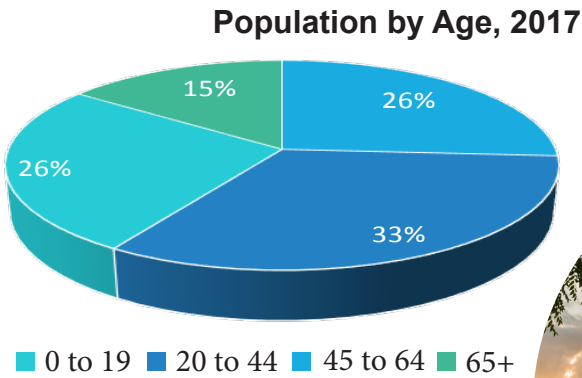

CSPDC Region - Economic Highlights

The Central Sheanandoah region had 106,442 full-time jobs and an unemployment rate of 3.7% in 2017. The top three industries by employment are Government; Manufacturing; and Health Care and Social Assistance. Average earnings per job are approximately \$45,859 across all industries.

Median Household Income, 2017

Harrisonburg, Rockingham County	\$52,090
Staunton, Augusta County, Waynesboro	\$51,309
Buena Vista, Lexington, Rockbridge County	\$48,093
Highland County, Bath County	\$46,346