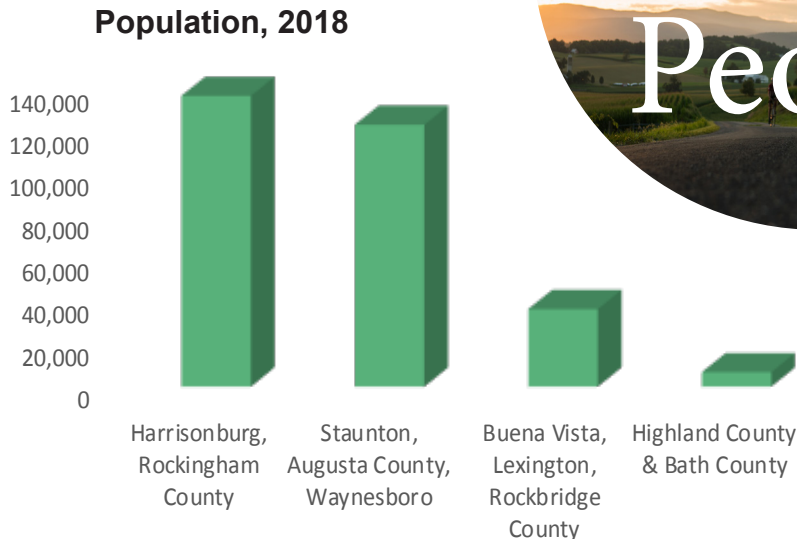

CSPDC Region - Economic Highlights

The Central Sheanandoah region had 106,442 full-time jobs and an unemployment rate of 3.7% in 2017. The top three industries by employment are Government; Manufacturing; and Health Care and Social Assistance. Average earnings per job are approximately \$45,859 across all industries.

Median Household Income, 2017

Harrisonburg, Rockingham County	\$52,090
Staunton, Augusta County, Waynesboro	\$51,309
Buena Vista, Lexington, Rockbridge County	\$48,093
Highland County, Bath County	\$46,346

10
Colleges & Universities

2
Interstates

CSPDC Total Population, 2018

301,485

Virginia's Top

2

Ag Producing Counties, Augusta & Rockingham